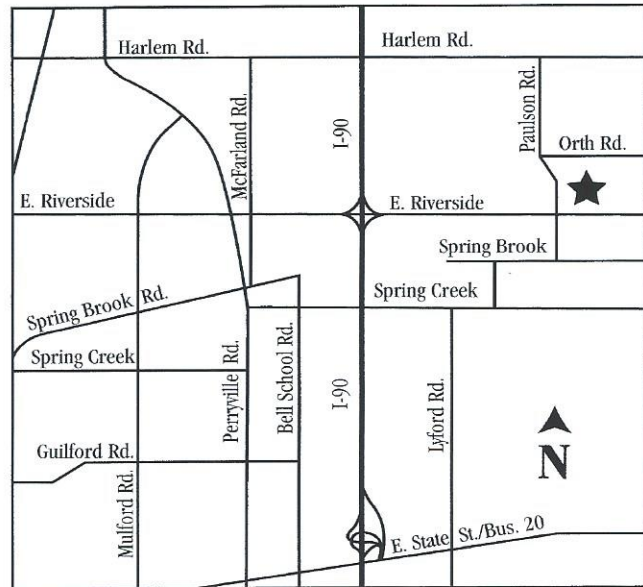

### Directions to Indoor Sports Center:

From I-90, take the Riverside Blvd. exit. Head east on Riverside Blvd. (heading out of Rockford). At Paulson Rd., turn left. Sportscore Two is located on the corner of Riverside Blvd. and Paulson Rd. Follow the signs for parking.